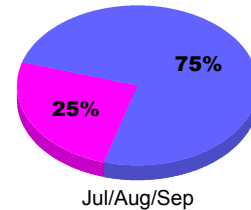

Gender Comparison 2012-2013

Jul/Aug/Sep

Legend: Male (Blue), Female (Magenta)