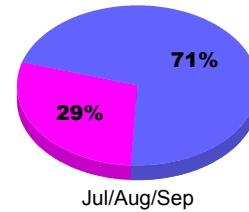

Gender Comparison 2012-2013

Jul/Aug/Sep

Legend: Male (Cyan), Female (Magenta)